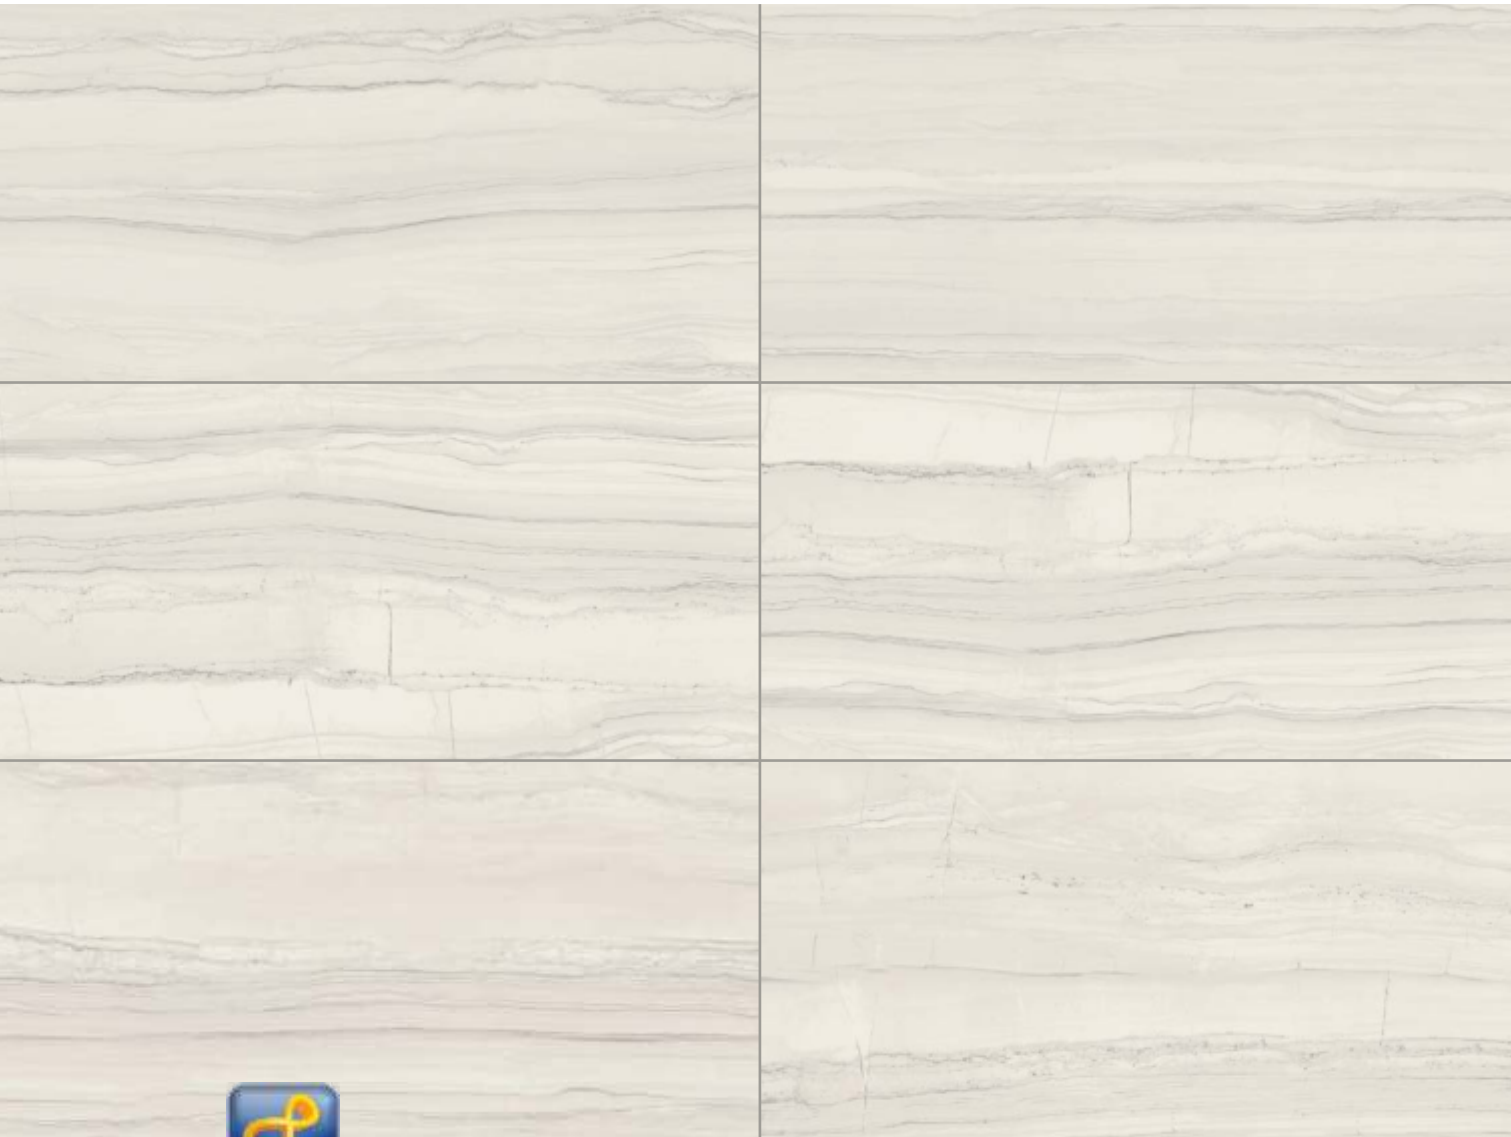

linear marble hd

PORCELANATO

Linear Marble HD WH ACT