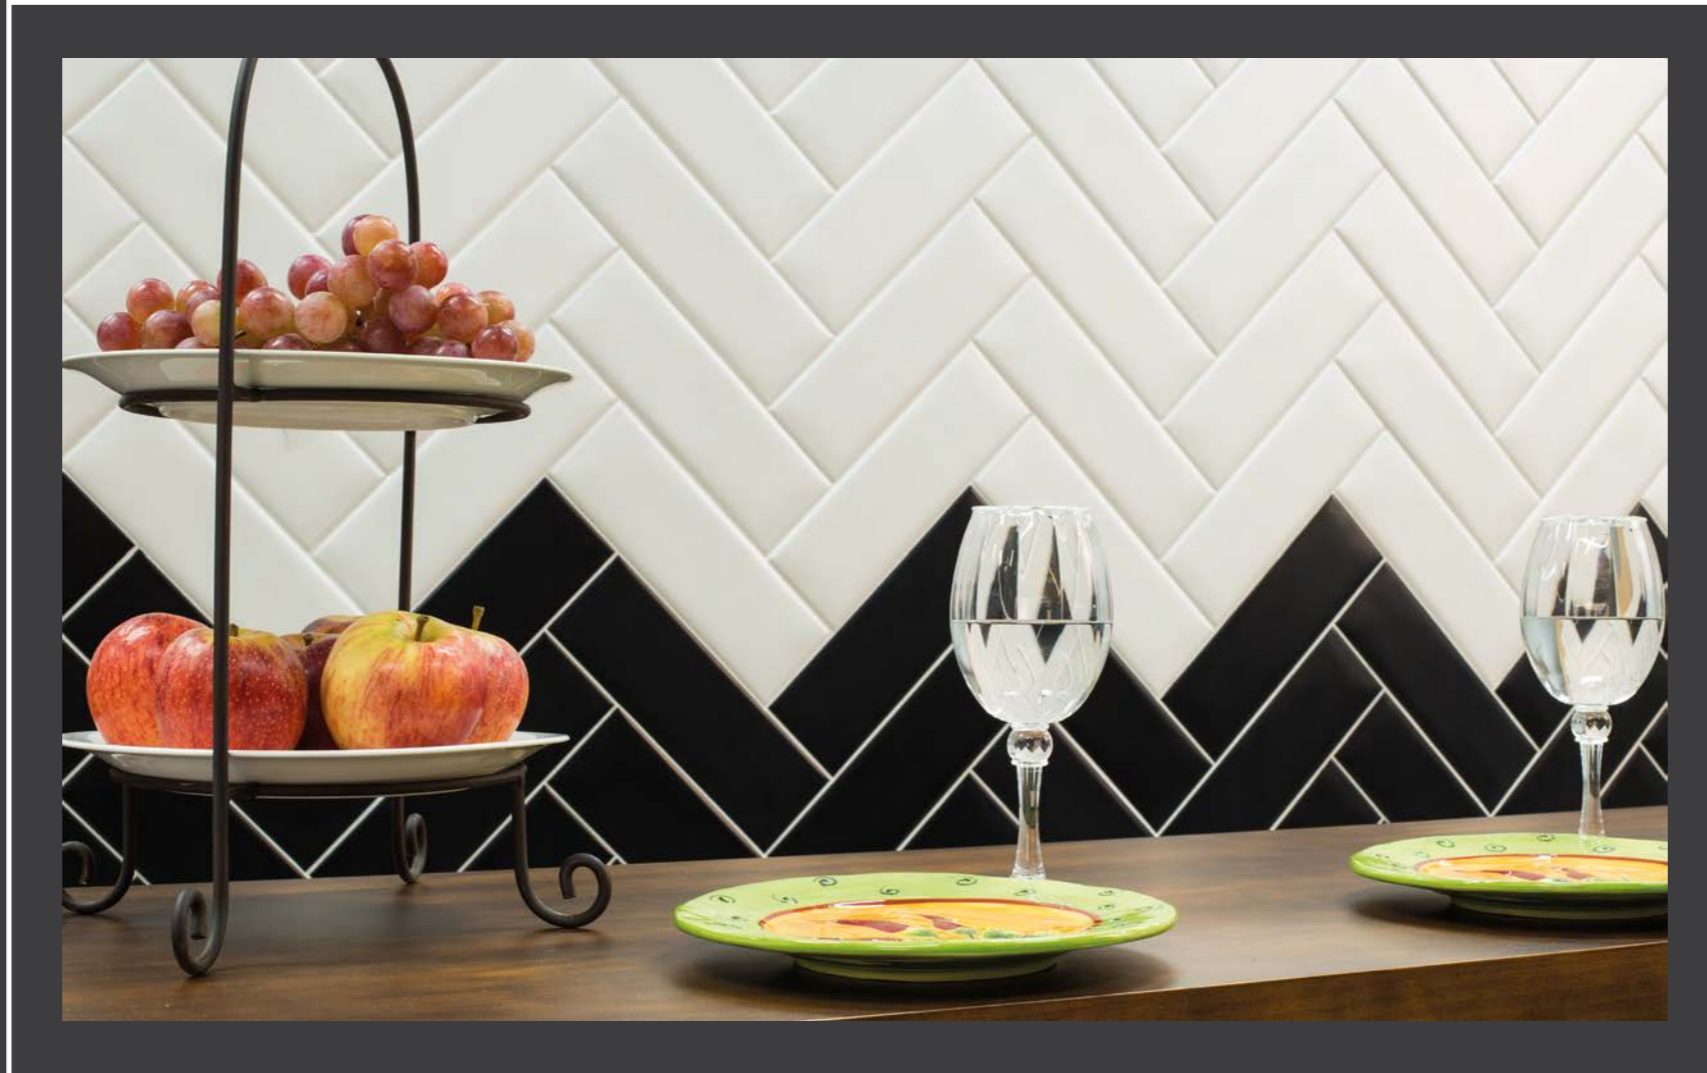

O rejunte pode ser o protagonista contrastando com o tom da peça.

The grout can be the protagonist contrasting with the shade of the tile.

La pastina puede ser el protagonista contrastando con el tono de la pieza.